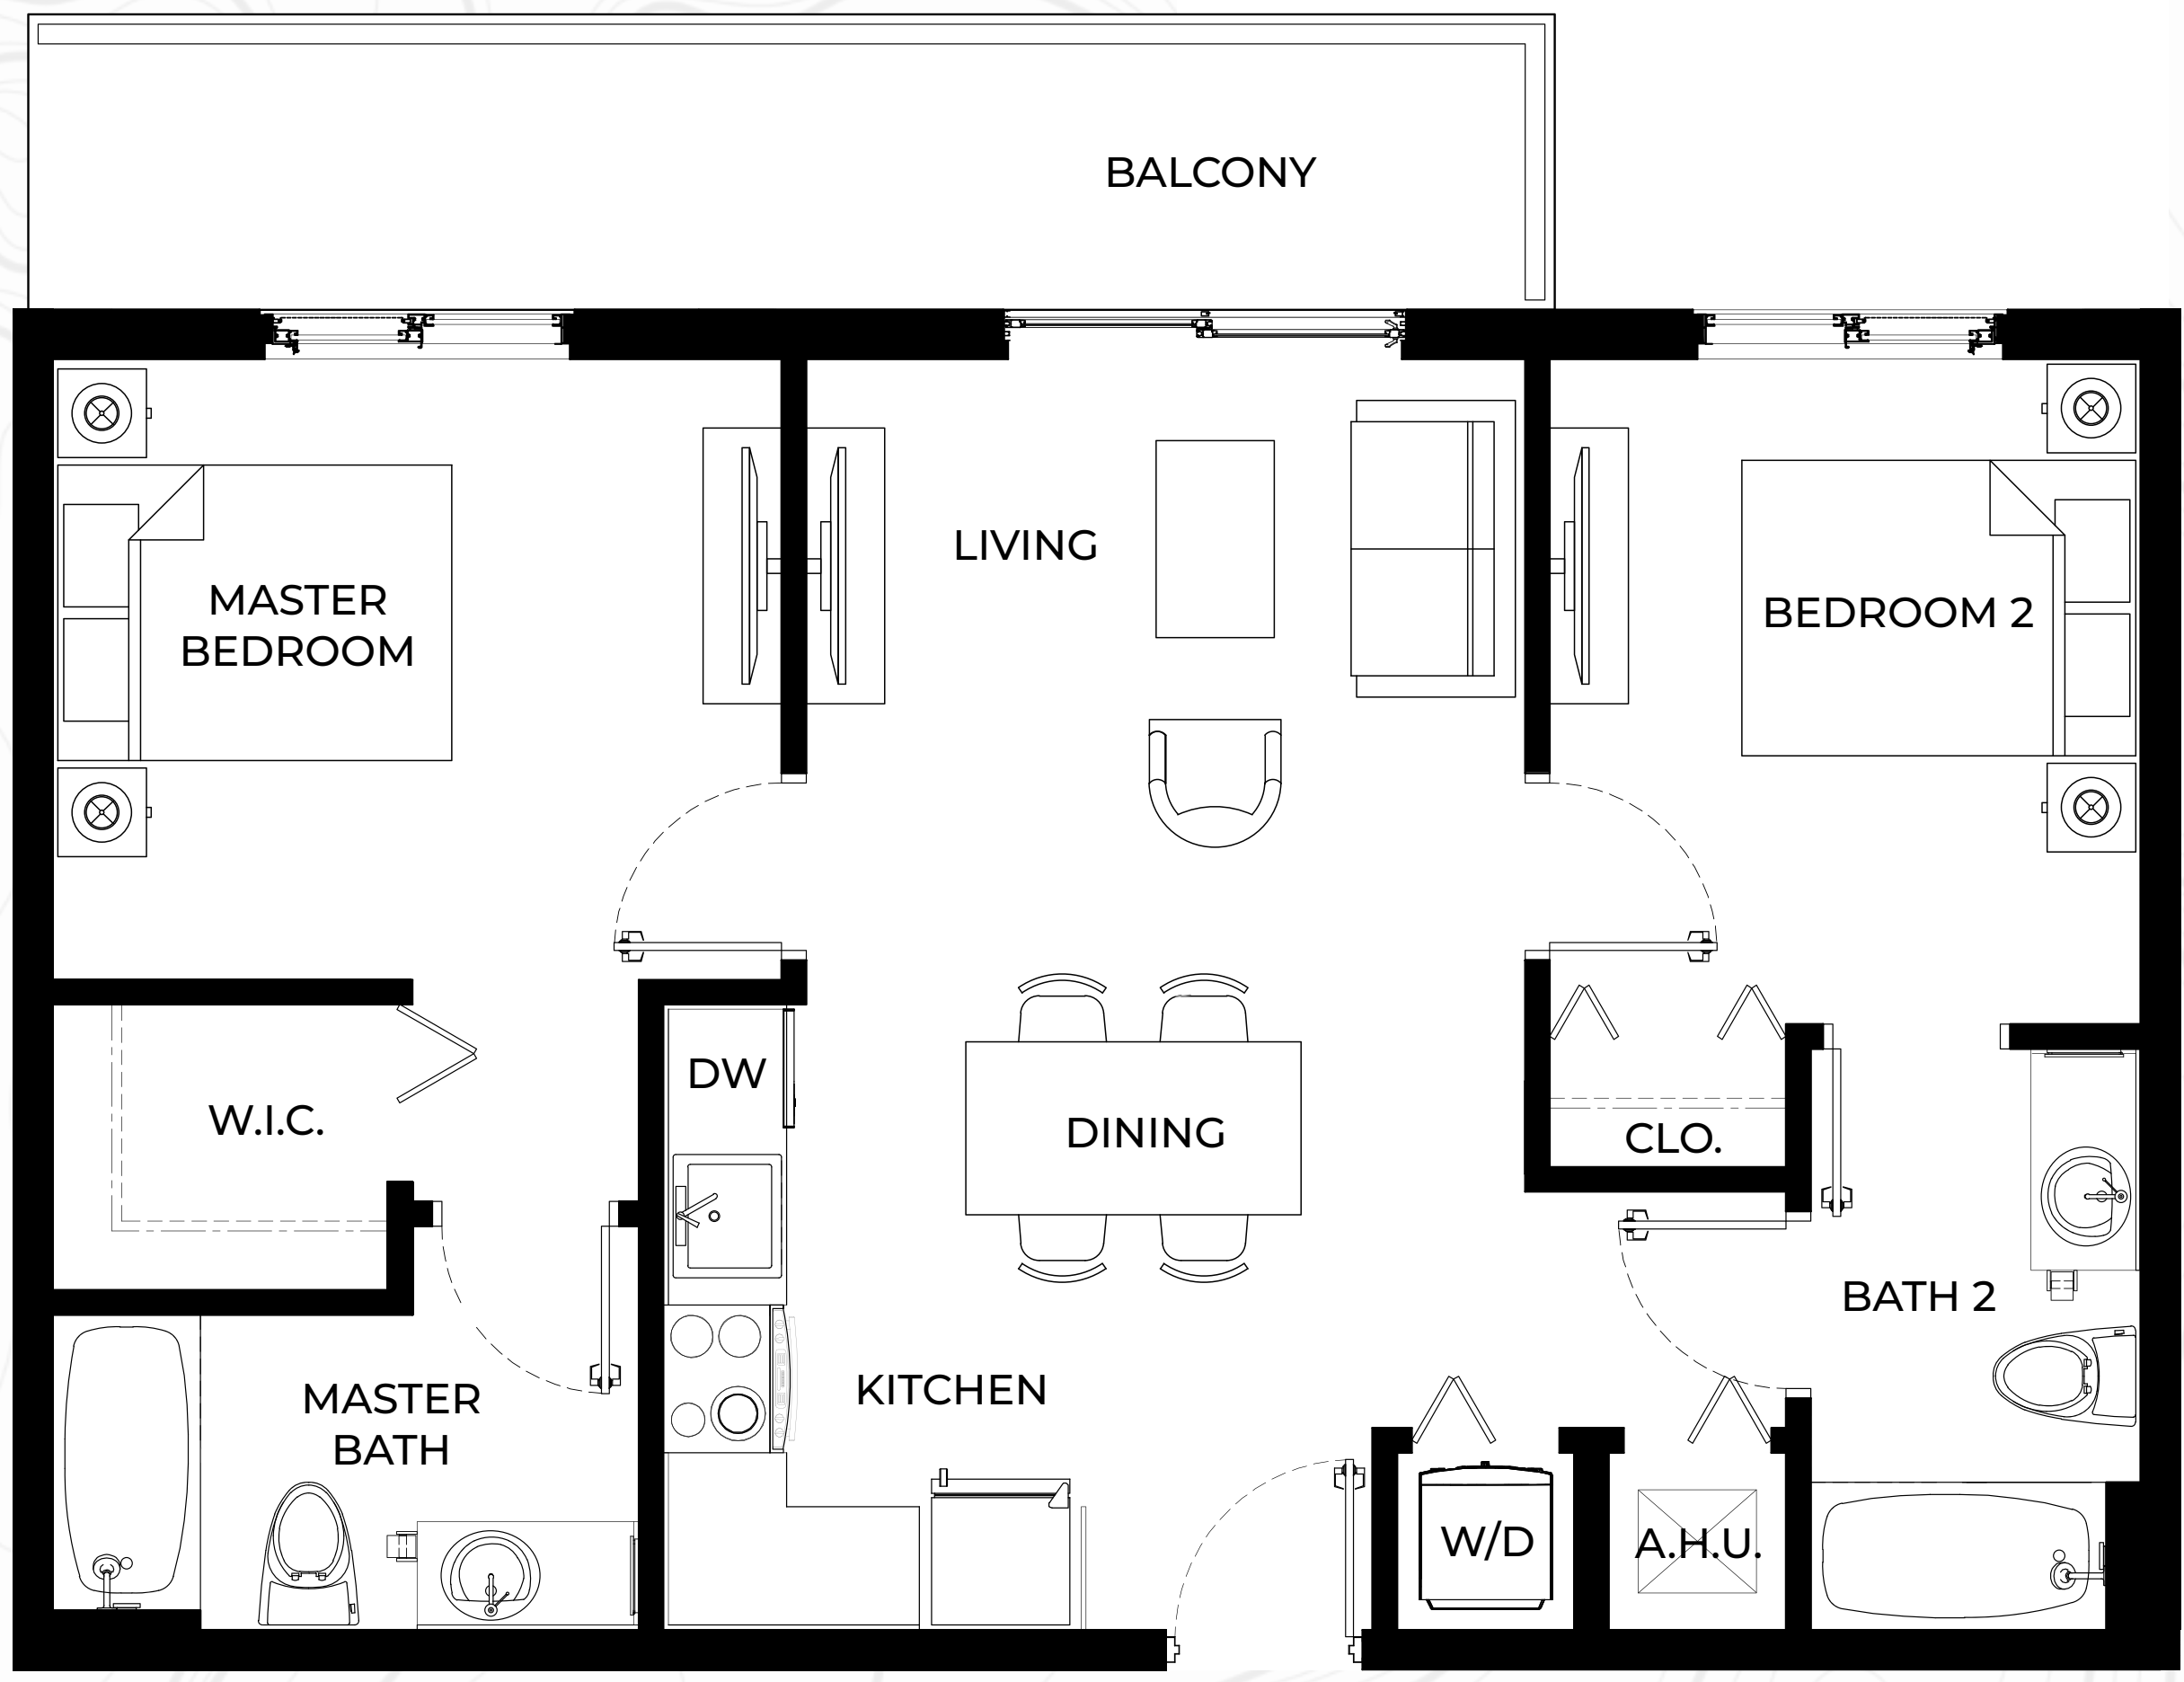

All dimensions are approximate and subject to normal construction variances and tolerances. Plans and dimensions contain variations from floor to floor and are presented subject to errors, omissions, changes, or withdrawal without notice. Furniture for reference only. Equal Housing Opportunity

Unit 201

Level 2

2 Beds, 2 Baths

887 SF

Aventura Quattro, 2479 NE 192 ST, Miami, FL 33180

aventuraquattro.com