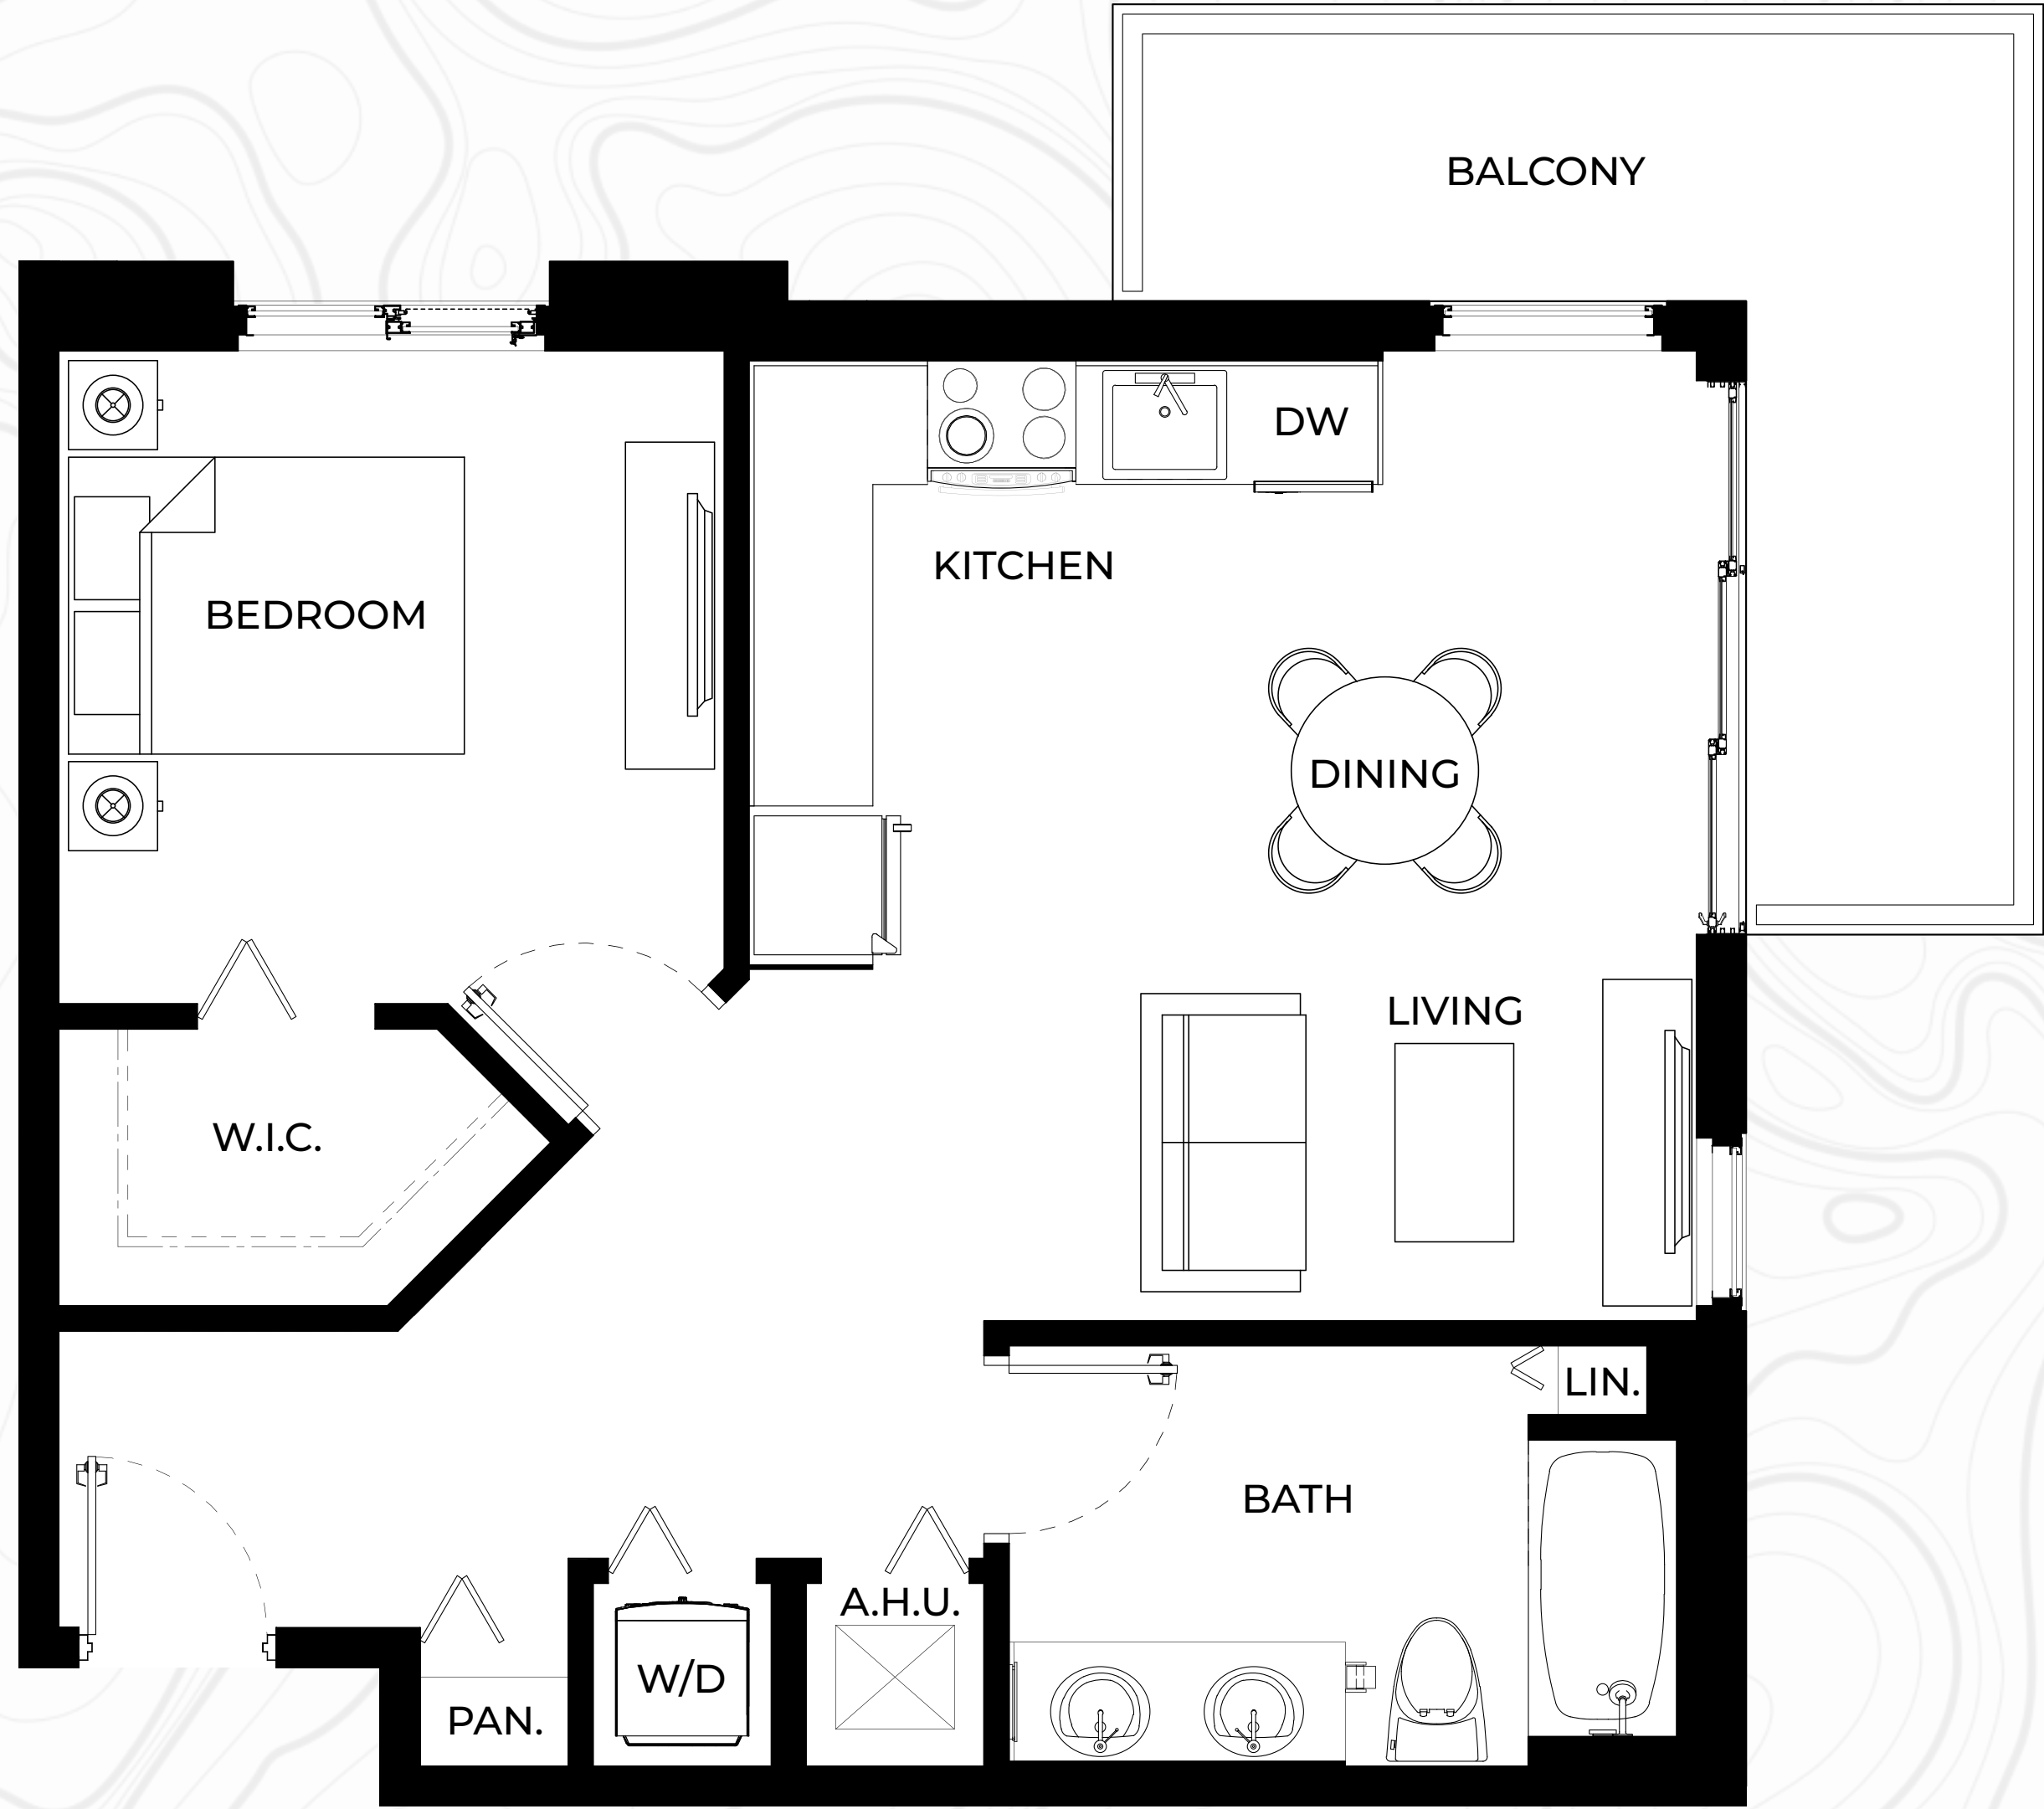

All dimensions are approximate and subject to normal construction variances and tolerances. Plans and dimensions contain variations from floor to floor and are presented subject to errors, omissions, changes, or withdrawal without notice. Furniture for reference only. Equal Housing Opportunity

Unit 205

Level 2

1 Bed, 1 Bath

770 SF

Aventura Quattro, 2479 NE 192 ST, Miami, FL 33180

aventuraquattro.com