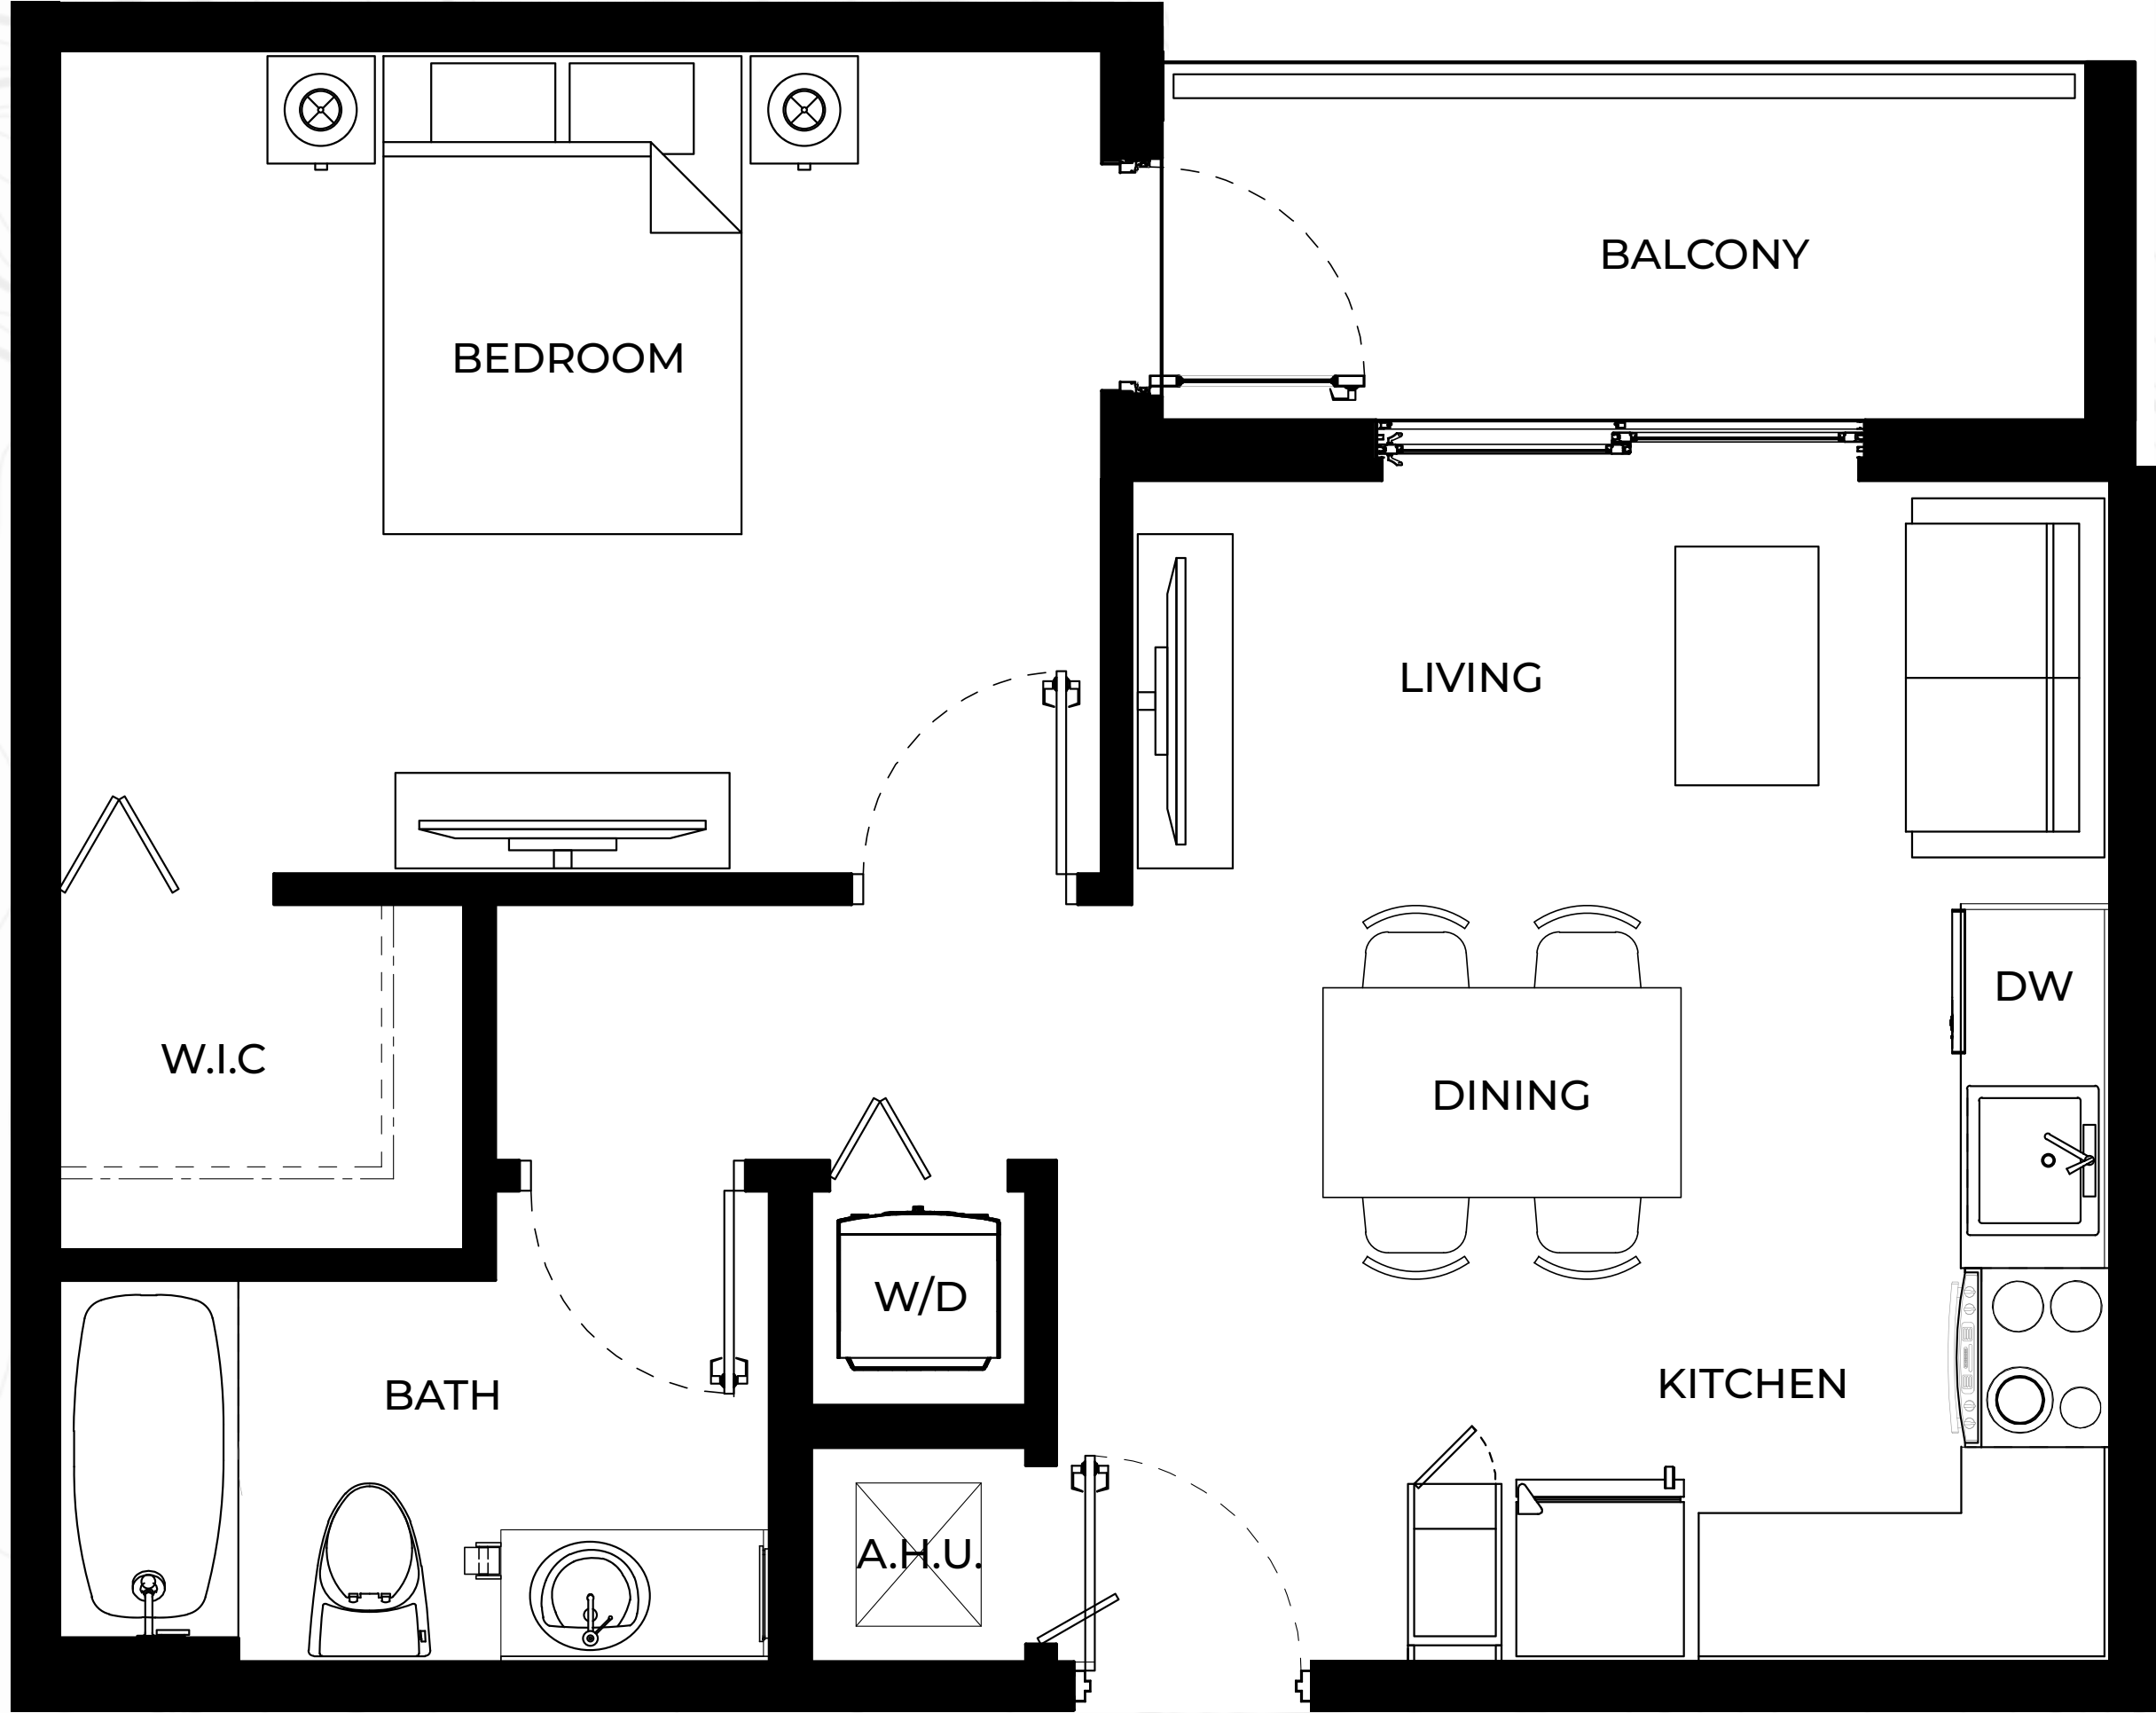

All dimensions are approximate and subject to normal construction variances and tolerances. Plans and dimensions contain variations from floor to floor and are presented subject to errors, omissions, changes, or withdrawal without notice. Furniture for reference only. Equal Housing Opportunity

N.E. 25th AVENUE

N.E. 192nd STREET

Unit 206

Level 2

1 Bed, 1 Bath

627 SF

Aventura Quattro, 2479 NE 192 ST, Miami, FL 33180

aventuraquattro.com