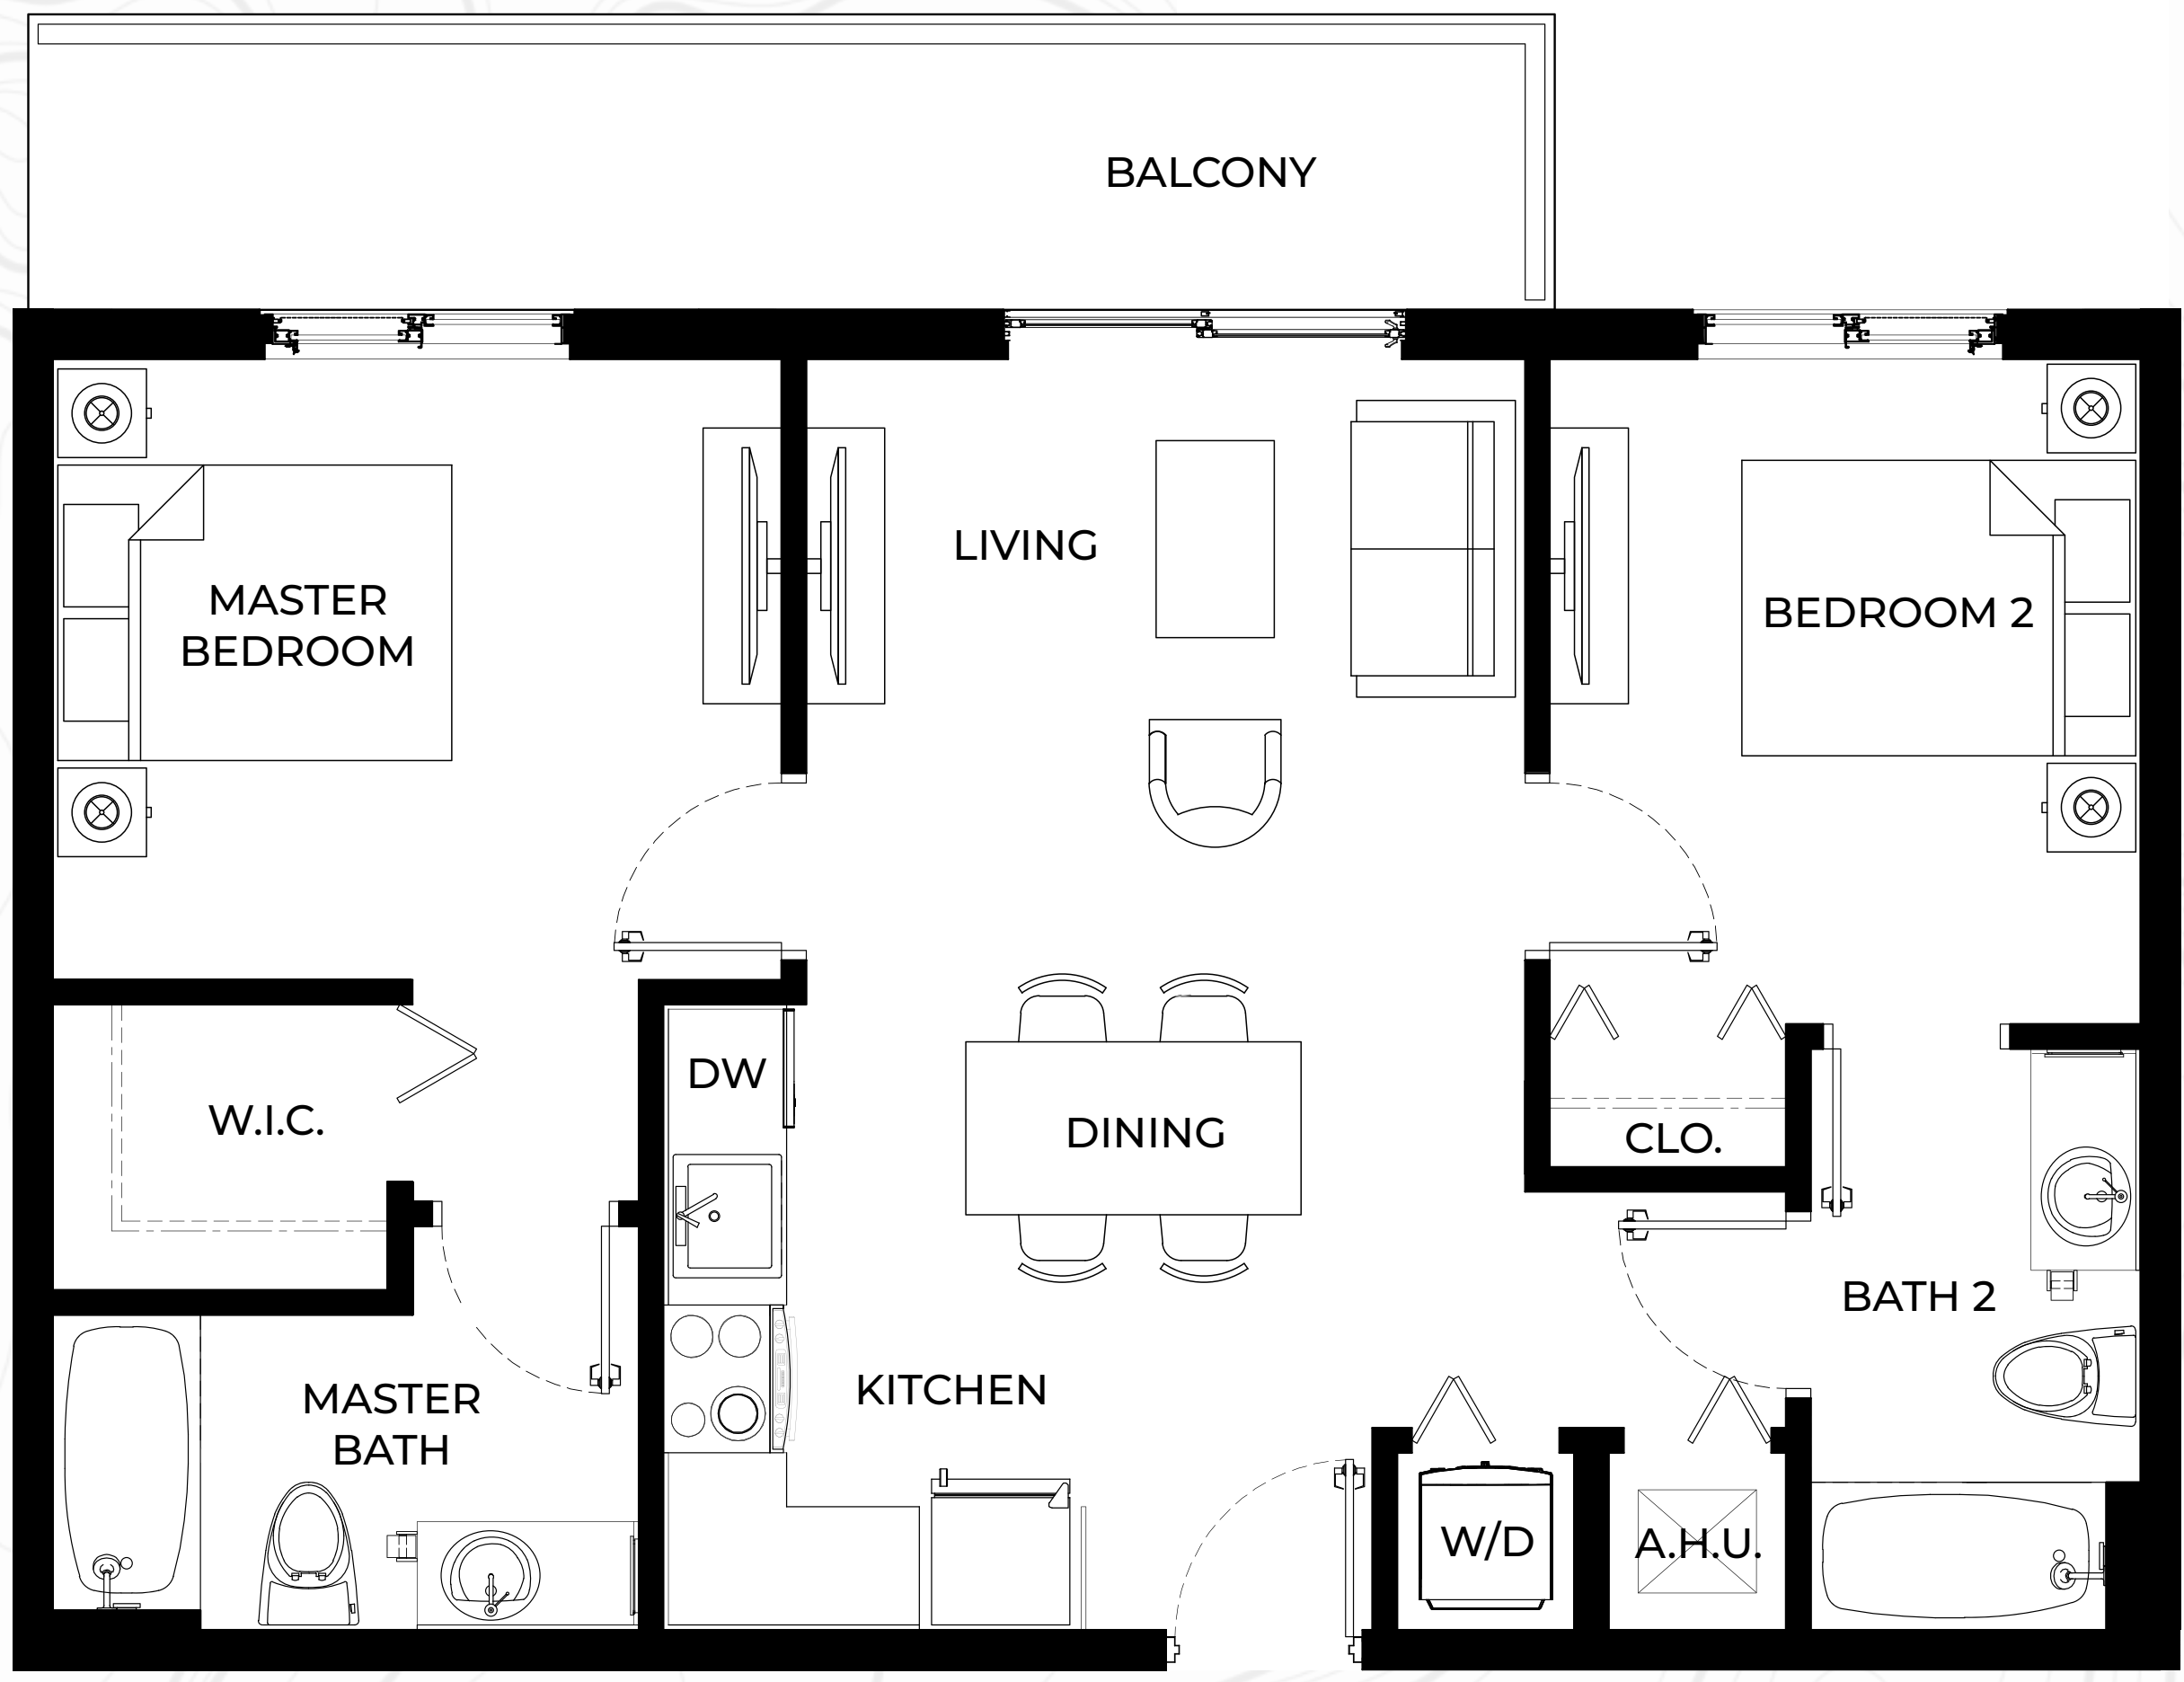

All dimensions are approximate and subject to normal construction variances and tolerances. Plans and dimensions contain variations from floor to floor and are presented subject to errors, omissions, changes, or withdrawal without notice. Furniture for reference only. Equal Housing Opportunity

# Unit 308

Level 3

2 Beds, 2 Baths

887 SF

Aventura Quattro, 2479 NE 192 ST, Miami, FL 33180

[aventuraquattro.com](http://aventuraquattro.com)